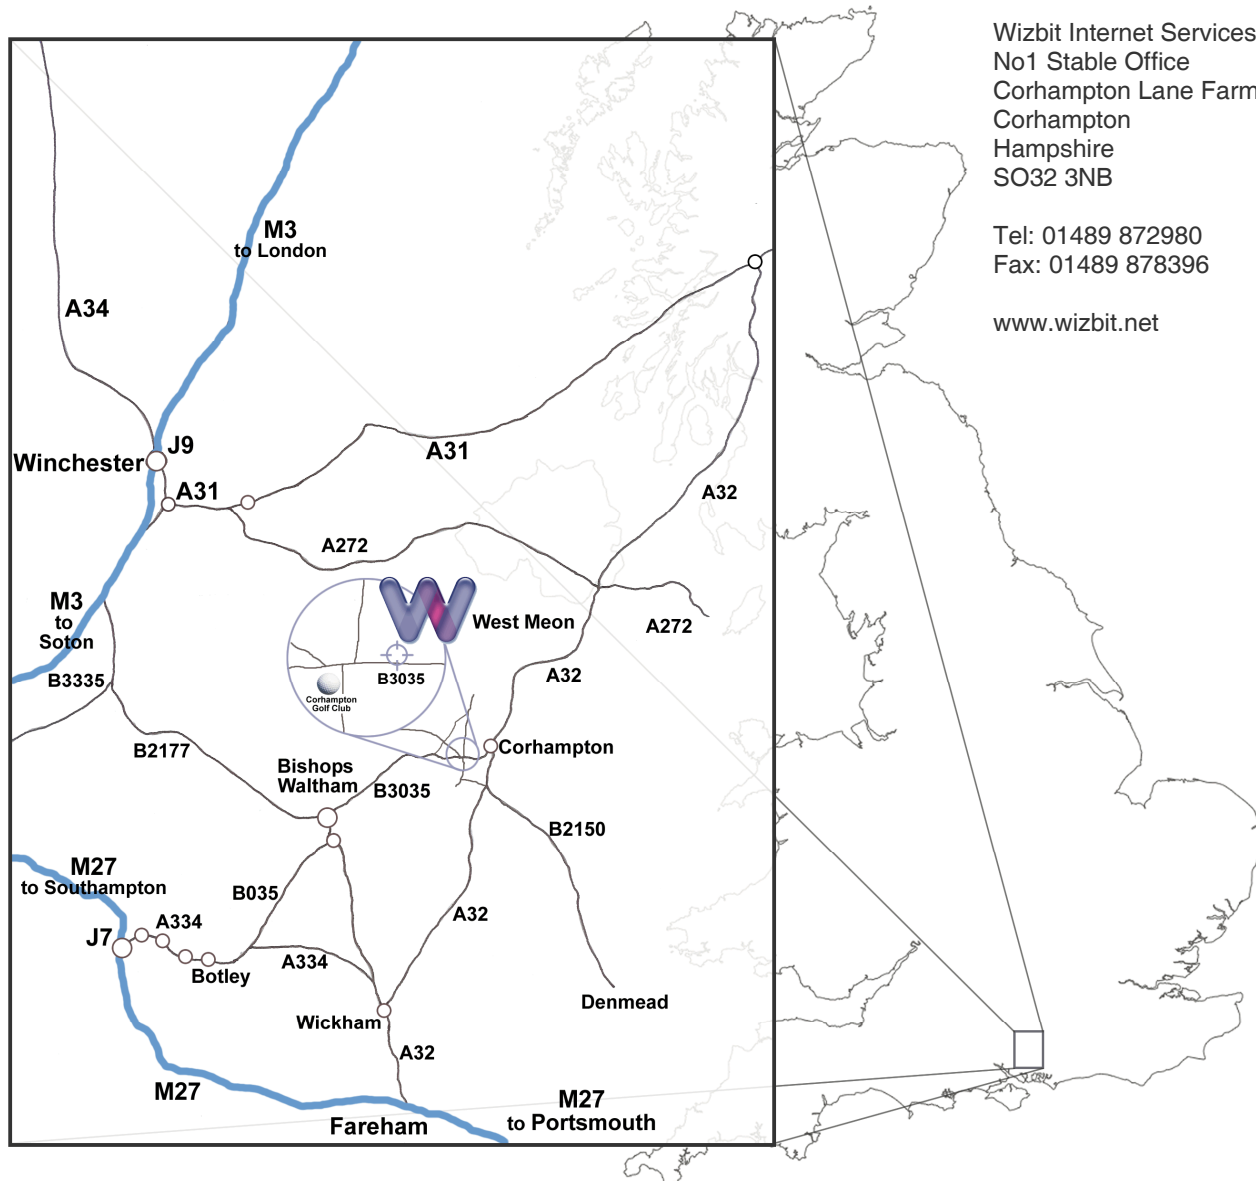

Location Map and Directions

Wizbit Internet Services Ltd
No1 Stable Office
Corhampton Lane Farm
Corhampton
Hampshire
SO32 3NB

Tel: 01489 872980
Fax: 01489 878396

www.wizbit.net

From Winchester

From the A34 take the second exit or from the M3 take the first exit onto A272 Spitfire Link. At the roundabout, take the first exit onto A31 Petersfield Road and at next roundabout double back and then bear left onto the A272. At crossroads with A32, West Meon, turn right onto A32. At Corhampton roundabout, take the second exit. After about 800m take the second entrance on the right into **Corhampton Lane Farm** to find Wizbit Internet Services Ltd.

From Southampton

From the M27 at Junction 7, follow the A334 towards Botley. Pass through Botley and take the left hand fork towards B3035, Bishops Waltham. At the roundabout, take first left to Bishops Waltham. At the roundabout, take the third exit to Corhampton. Drive past Corhampton Golf Course on your right handside.

Wizbit Internet Services Ltd is located at the bottom of the hill on left within the first entrance to **Corhampton Lane Farm**.

From Fareham

Follow the A32 through Wickham and onto Corhampton. At the roundabout, take the first exit. After about 800m take the second entrance on the right into **Corhampton Lane Farm**.

From Alton / Farnham

Turn off the A31 onto the A32, and follow the road for approximately 10 miles, until you reach the roundabout at Corhampton. Take the second exit off the roundabout. Take the second entrance on the right into **Corhampton Lane Farm** to find Wizbit Internet Services Ltd.